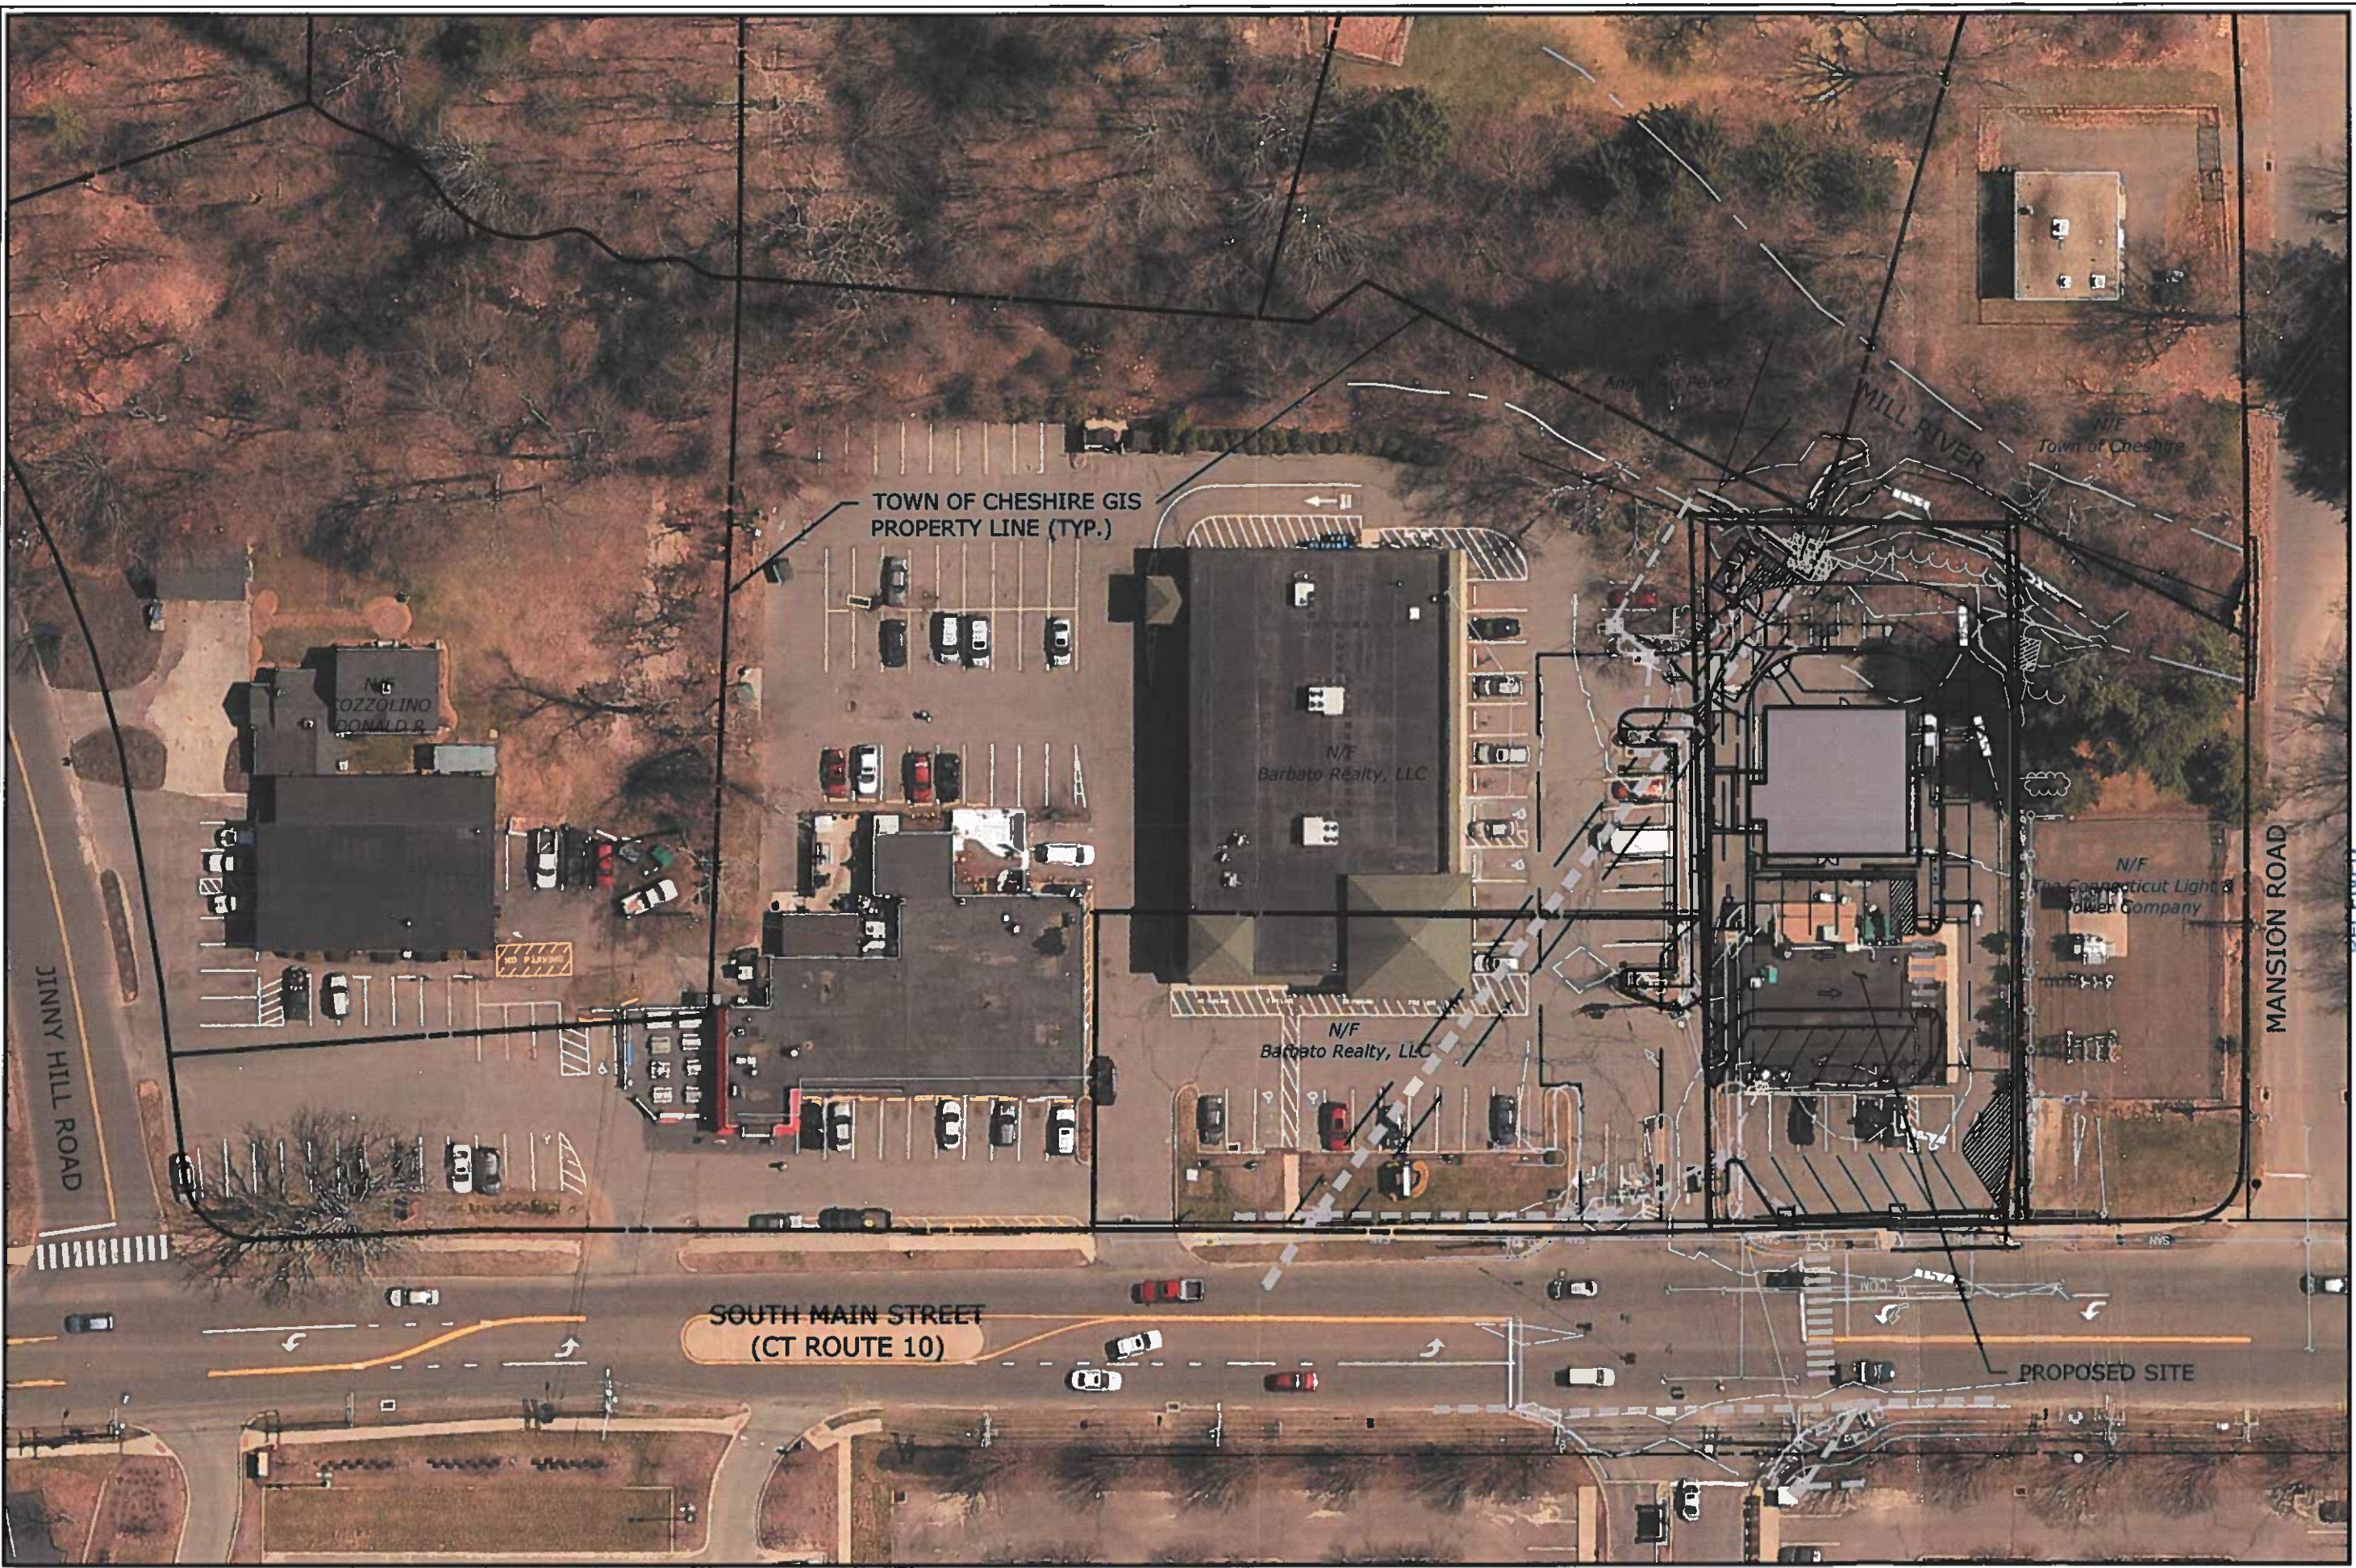

Produced by: KVN On the date: Jan. 2021 January 19 - 5:06pm
Drawing: W:\2020\2021\18-01-18 ADJACENT PARCELS AERIAL Layout 1.dwg 1/19/21

RECEIVED

SLR
10 HASTY DRIVE
CHESHIRE, CT 06470
203.771.1777
SLRCONNECTIONS.COM

REVISIONS	

ADJACENT PARCELS AERIAL Town of Cheshire
PROPOSED STARBUCKS RESTAURANT **JAN 20 2020**
 944 SOUTH MAIN STREET Planning Dept.
 CHESHIRE, CONNECTICUT

KVN CHECKED	KVN CHECKED	DLO CHECKED
1"=50'		
DATE: JANUARY 19, 2021		
PROJECT NO.: 7378-01		
APA		