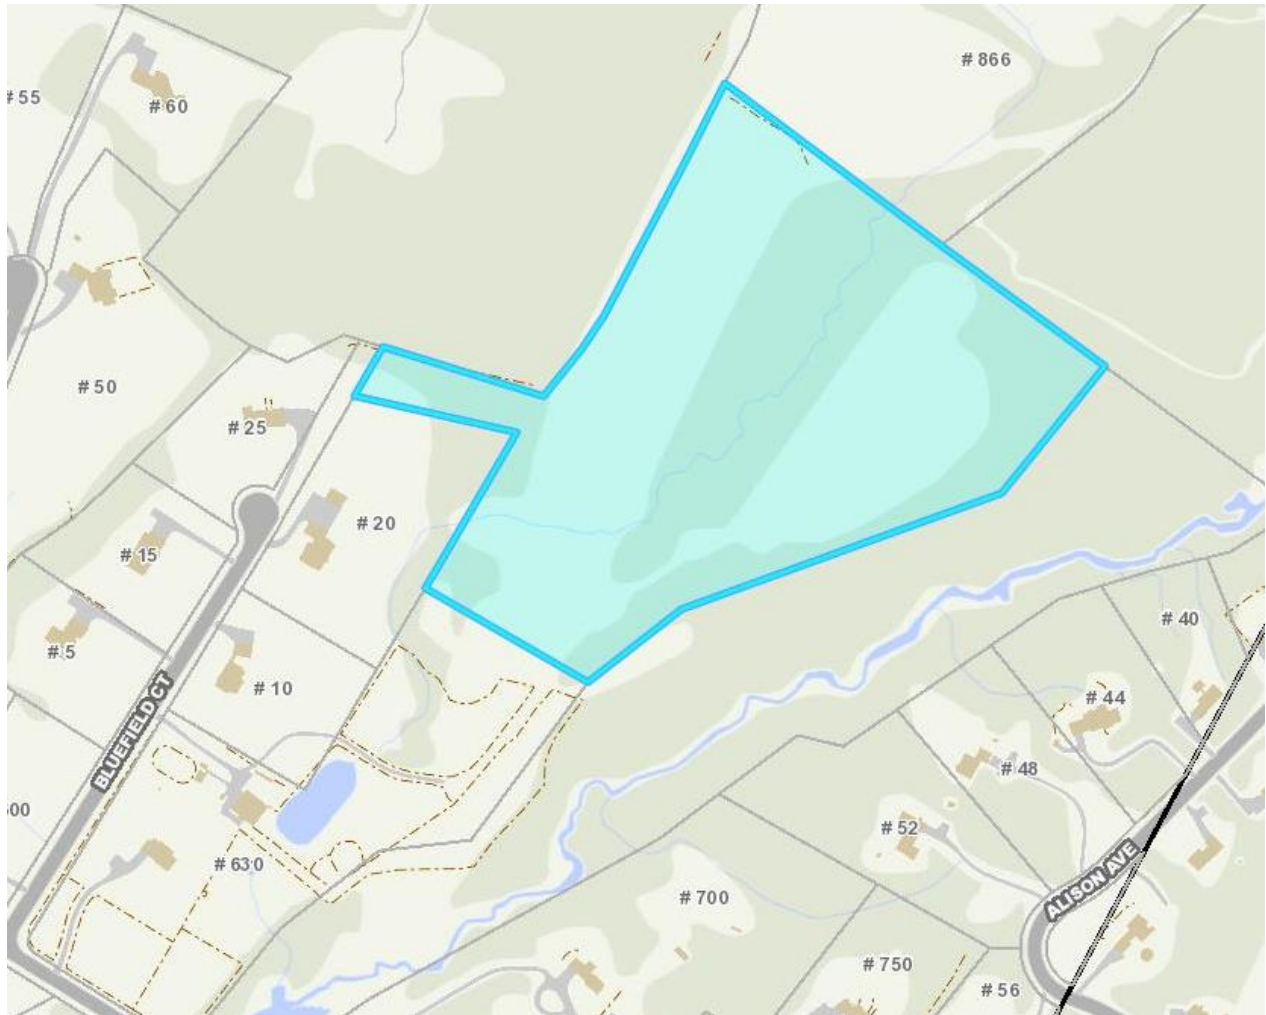

Boulder Knoll – Blauvelt, Bluefield Court

Location Map

Open space parcel bound by residential housing to the south; contiguous open space to the west, north and east. Access from extension off Bluefield Court. **19.50 acres**

Boulder Knoll – Blauvelt, Bluefield Court

Wetland Soil Map

Wetland soils from town soils map shown in blue with lines, the regulatory 50 foot upland review area shown in white with lines.

Boulder Knoll – Blauvelt, Bluefield Court

Topography Map

Property contains valley in area of perennial watercourse. Elevation rises on the east and west of the stream.