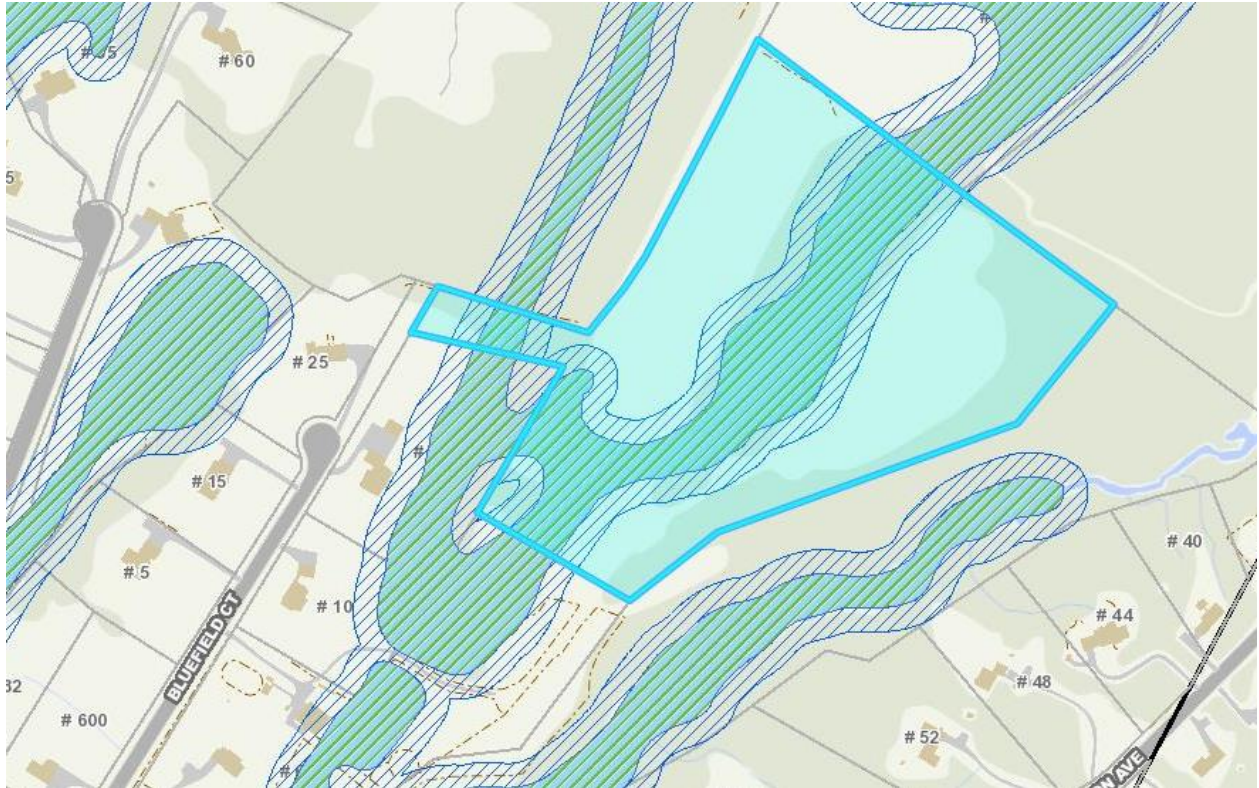

Boulder Knoll – Blauvelt, Bluefield Court

Location Map

Open space parcel bound by residential housing to the south; contiguous open space to the west, north and east. Access from extension off Bluefield Court. **19.50 acres**

Boulder Knoll – Blauvelt, Bluefield Court

Wetland Soil Map

Wetland soils from town soils map shown in blue with lines, the regulatory 50 foot upland review area shown in white with lines.

Boulder Knoll – Blauvelt, Bluefield Court

Topography Map

Property contains valley in area of perennial watercourse. Elevation rises on the east and west of the stream.