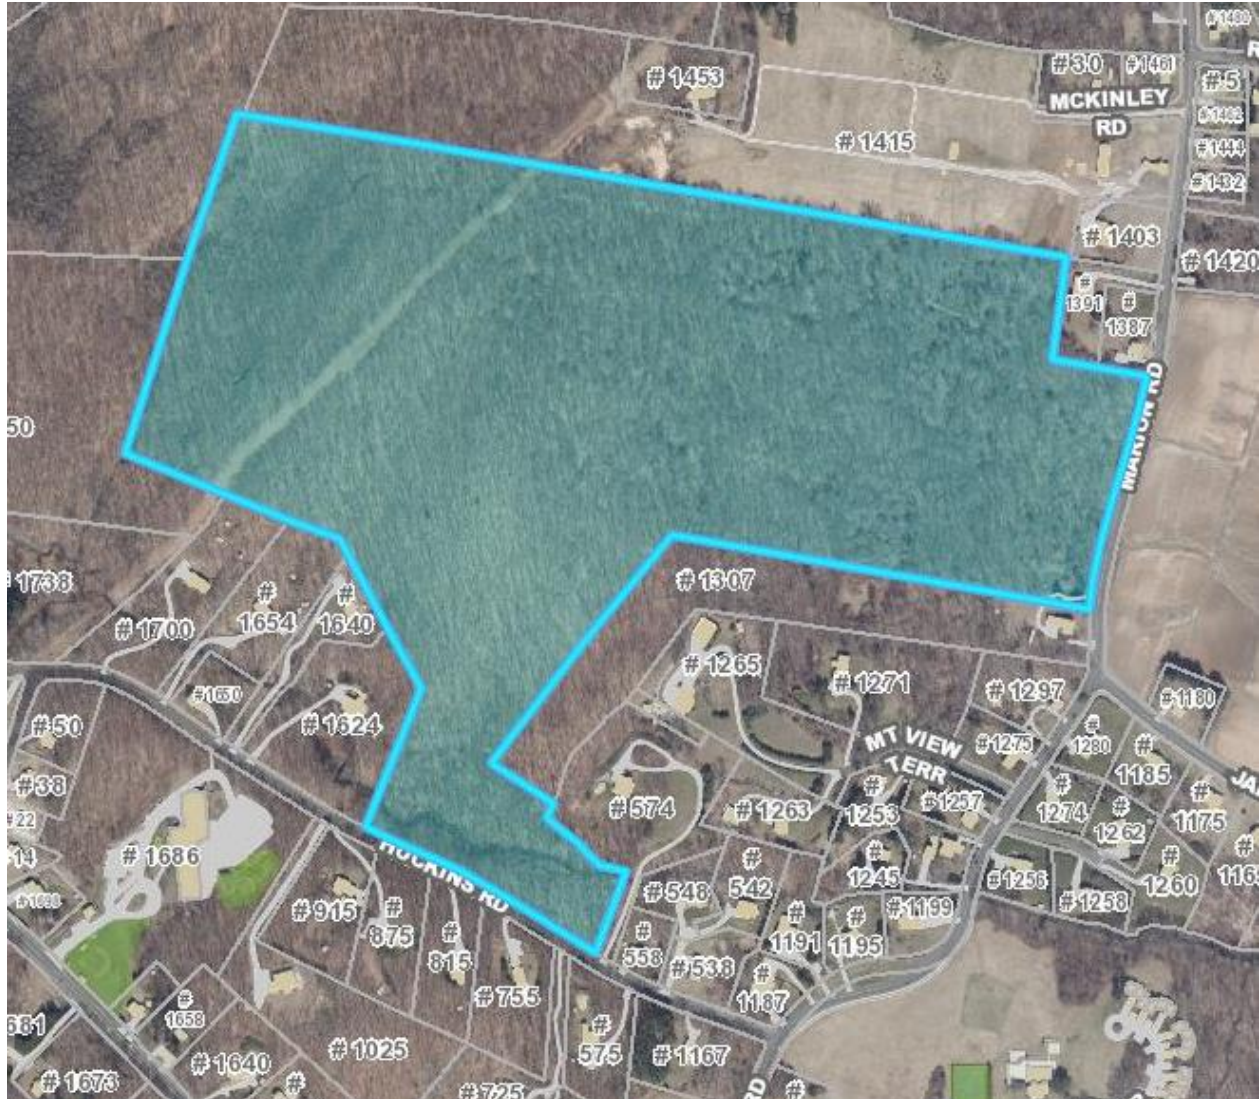

## Casertano – Upper, Marion Road

### Location Map

Open space parcel bound by residential housing to the north and south; private open space to the west, and town leased farm land across Marion Road to the east. The small parking lot is accessible from Marion Road, the Huckins Road portion is impassible due to Cuff Brook. **88.95 acres**

**Casertano – Upper, Marion Road**

**Wetland Soil Map**

Wetland soils from town soils map shown in blue with lines, the regulatory 50 foot upland review area shown in white with lines. Cuff Brook flows thru the property along the frontage on Huckins Road.